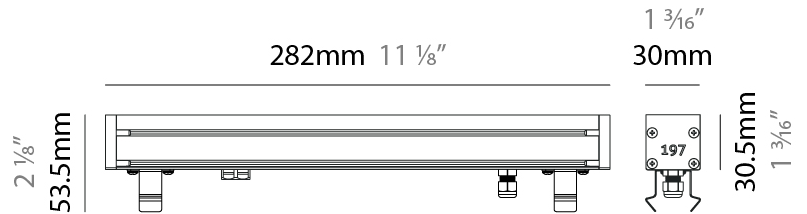

E12I0056- -

base number   Color   Lens
Temperature   Options

1. To build a product code in our configurator select the specify button on the base model # product page
2. To build a manual product code on this datasheet choose from the options listed below in blue font and add the suffix to the base model #

GENERAL

Series: Slash 30
Brand: Unonovesette
Division: Exterior
Mounting Type: Recessed
Mounting Location: In-Ground
Subcategory: Wallwash

PHYSICAL

Shape: Rectangle
Length (mm): 282
Length (in): 11 ¹/₈
Width (mm): 30
Width (in): 1 ³/₁₆
Height (mm): 53.5
Height (in): 2 ¹/₈
Light Distribution: Adjustable / Direct
Weight (kg): 0.46
Weight (lbs): 1.014
Diffuser: Extra clear tempered 6mm
Fixture Finish: ANA
Fixture Material: Extruded Aluminum
Cable Details: IP68 30cm Cable with Easy Lock system

ELECTRICAL

Lamp Type: LED
Input Wattage (W): 4.18
Total Output Wattage (W): 3.27
Dimming: Non-Dimmable
Driver Included: No
Driver Location: Remote
Driver Type: Constant Voltage - Universal
Driver Class: Class 2
Input Voltage (V): 120 - 277
Output Voltage (V): 24
Upon Request: Phase Dimming (120Vac only) / 0-10V Dimming

LED

Color Temperature (*K): 2200 / 2700 / 3000 / 4000
Max. Delivered Lumen (lm): 315 (3000K)
CRI: >90 CRI
Lamp Life (hrs): 100000

OPTICAL

Optic°: 12 / 21 / 31 / 46 / 13x36
Adjustability: Tilt ±20°

RATINGS AND CERTIFICATIONS

Certified By: Certified for North American Standards
IP rating: IP67
IK Rating: IK06